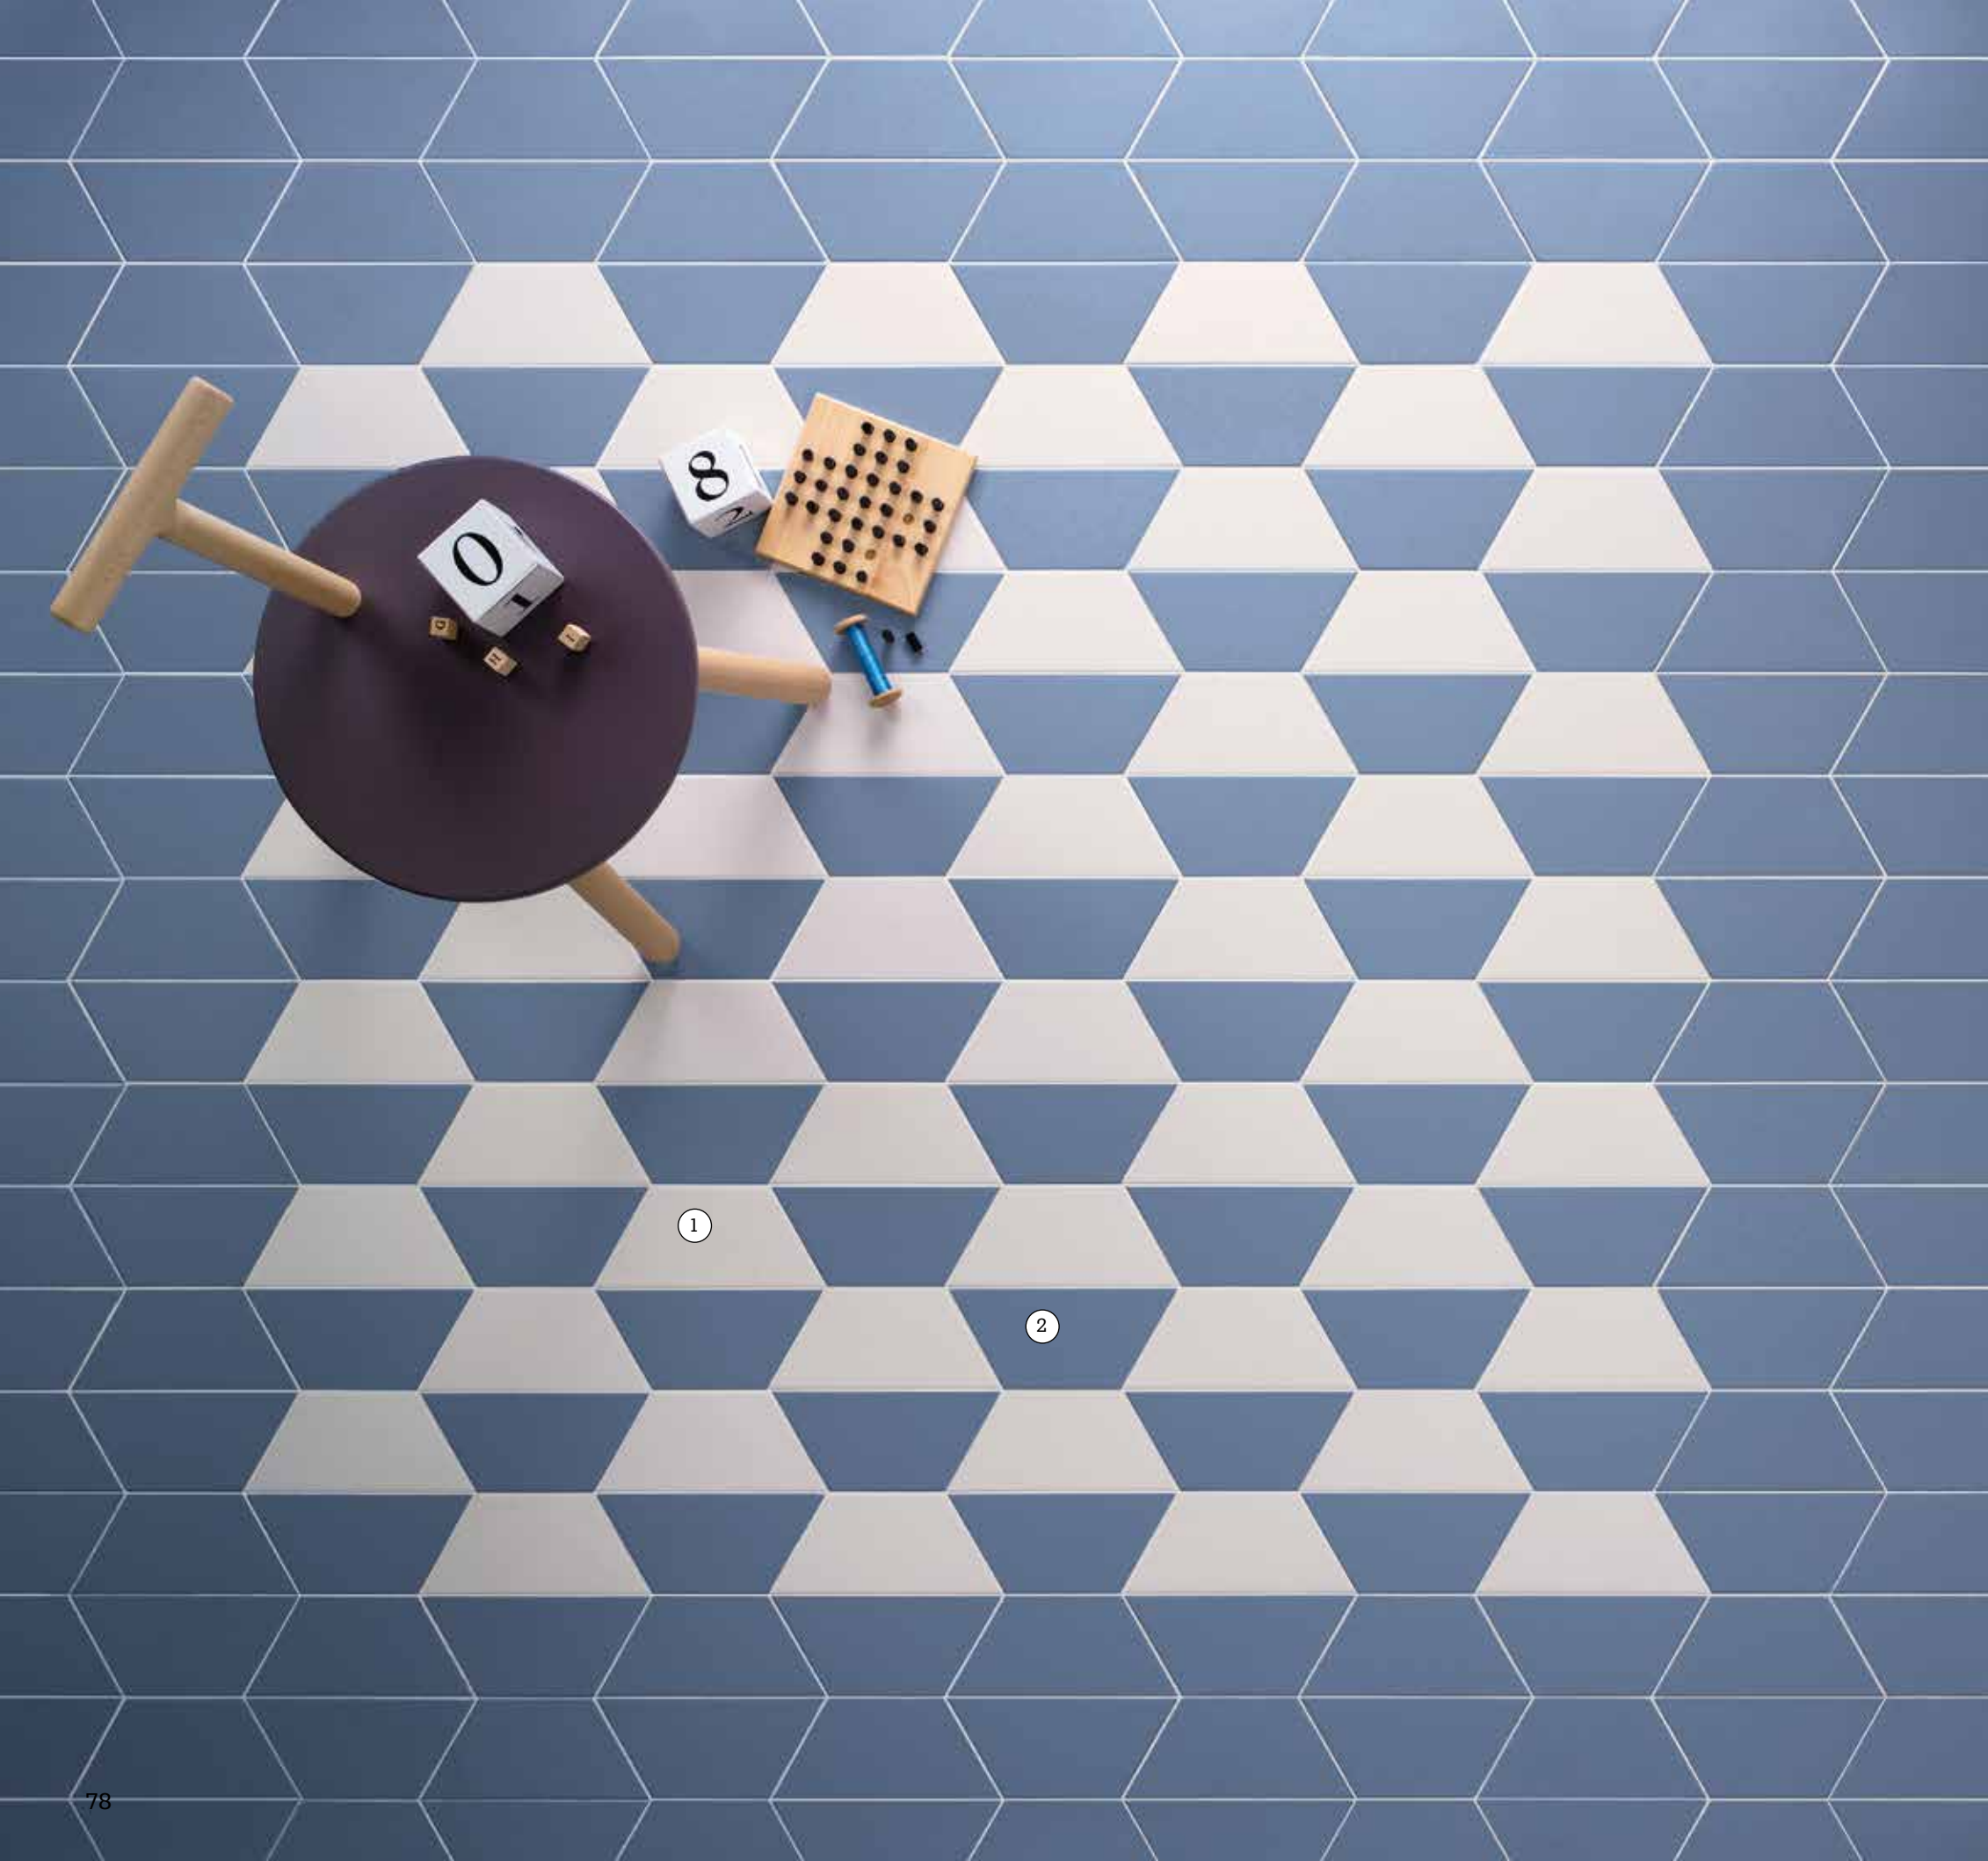

Trapez matt

Trapez Matt

1 formato/size

23x10 9"x4"

Tecnologia/Technology

Gres porcellanato Cat. BIa/ Porcelain stoneware Cat. BIa

11 colori/colours

Trapez
Matt

1
Talco TRA1670
23x10 9"x4"

Trapez
Matt

-
- 1
Talco TRA1670
23x10 9"x4"
 - 2
Indaco TRA1683
23x10 9"x4"

Pomice

Cemento

Lavagna

Seta

Tufo

Lino

TRA1672
23x10 9"x4"

TRA1673
23x10 9"x4"

TRA1679
23x10 9"x4"

TRA1671
23x10 9"x4"

TRA1678
23x10 9"x4"

TRA1677
23x10 9"x4"

Talco

Indaco

Celestial

Mint

Teal

TRA1670
23x10 9"x4"

TRA1683
23x10 9"x4"

TRA1681
23x10 9"x4"

TRA1680
23x10 9"x4"