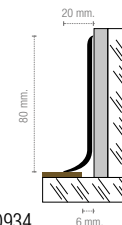

Slight variation: visible differences in surface appearance and motifs within the same production batch

188293 Roble Natural
22,8x184,2 cm./9"x72.5" M943

188291 Roble Tostado
22,8x184,2 cm./9"x72.5" M943

188292 Roble Gris
22,8x184,2 cm./9"x72.5" M943

188290 Roble Miel
22,8x184,2 cm./9"x72.5" M943

FORMAS DE COLOCACIÓN / WAY OF PLACEMENT

EN-41901 / Class 2
BS 7976-2 / 36+

*RODAPIÉ FLEXI

188340 Rodapié Flexi 8x200 D934