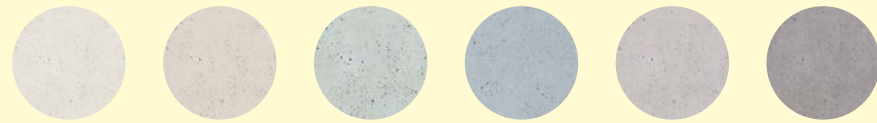

## Porcelain Tile

90 x 90 cm — 35.4 x 35.4"

white · sand · green · blue · silver · grey

SENSA pays decorative tribute to micro-terrazzo tiles, originally developed in Venice, in a 90x90 format. A collection suitable for use on walls and floors, it features 6 models in a choice of white, sand, green, blue, grey and silver. This is the first collection by HARMONY to have been made with **SHAPED TECH** technology, with a digitally created relief texture that matches the printed design to perfection. The resulting tiles are some of the most natural looking in the tile sector.